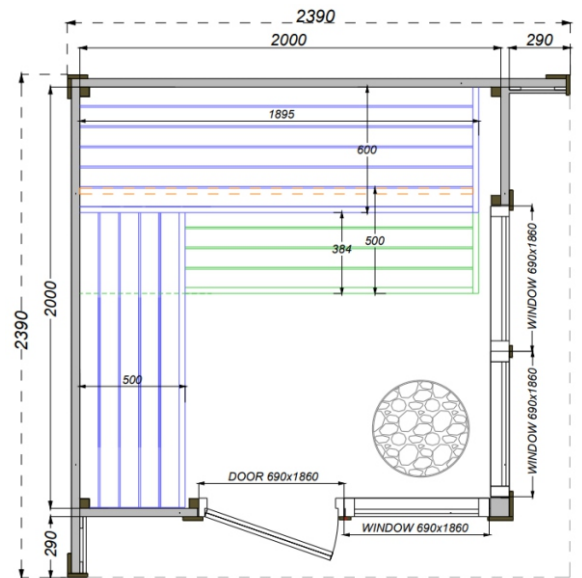

DIMENSIONS 1870x2040mm
SAUNA ROOM 1500x1920mm

ROOMS

1

MAX. PEOPLE

3

PATIO **XXS**

DIMENSIONS

2340x2190mm

DIMENSIONS 2390x2390mm
 SAUNA ROOM 2000x2000mm

ROOMS

1

MAX. PEOPLE

4

PATIO S

-  40 mm
-  4 m²
-  2,4 m
-  2°
-  24 mm
-  24 mm
-  **TEMPERED GLASS**
Single
-  8 m³
-  **PIR INSULATION**
+

DIMENSIONS	4620x2390mm
SAUNA ROOM	2000x2000mm
OPEN AREA	2430x2330mm

ROOMS	1	MAX. PEOPLE	4
-------	----------	-------------	----------

PATIO S Plus

-  40 mm
-  9,2 m²
-  2,54 m
-  2°
-  24 mm
-  24 mm
-  TEMPERED GLASS
Single
-  8,3 m³
-  PIR INSULATION
+

DIMENSIONS 2390x3330mm

SAUNA ROOM 2085x1920mm

ANTEROOM 1085x1920mm

ROOMS

2

MAX. PEOPLE

5

PATIO M

- 
 40 mm
- 
 7,9 m²
- 
 2,45 m
- 
 2°
- 
 24 mm
- 
 24 mm
- 
 TEMPERED GLASS
 Single
- 
 11,5 m³
- 
 PIR INSULATION
 +