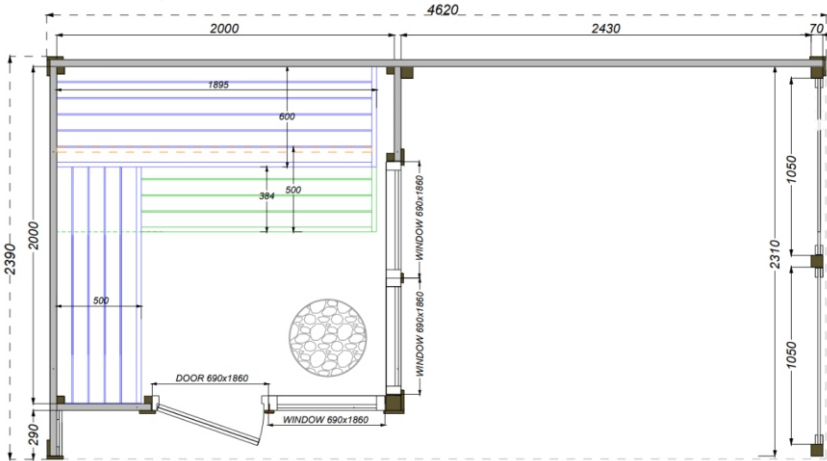

DIMENSIONS 1870x2040mm
SAUNA ROOM 1500x1920mm

ROOMS

1

MAX. PEOPLE

3

PATIO **XXS**

DIMENSIONS

2340x2190mm

DIMENSIONS 2390x2390mm
 SAUNA ROOM 2000x2000mm

ROOMS

1

MAX. PEOPLE

4

PATIO S

-  40 mm
-  4 m²
-  2,4 m
-  2°
-  24 mm
-  24 mm
-  **TEMPERED GLASS**
Single
-  8 m³
-  **PIR INSULATION**
+

DIMENSIONS	4620x2390mm
SAUNA ROOM	2000x2000mm
OPEN AREA	2430x2330mm

ROOMS	1	MAX. PEOPLE	4
-------	----------	-------------	----------

PATIO S Plus

-  40 mm
-  9,2 m²
-  2,54 m
-  2°
-  24 mm
-  24 mm
-  TEMPERED GLASS
Single
-  8,3 m³
-  PIR INSULATION
+

DIMENSIONS 2390x3330mm

SAUNA ROOM 2085x1920mm

ANTEROOM 1085x1920mm

ROOMS

2

MAX. PEOPLE

5

PATIO M

- 
 40 mm
- 
 7,9 m²
- 
 2,45 m
- 
 2°
- 
 24 mm
- 
 24 mm
- 
 TEMPERED GLASS
 Single
- 
 11,5 m³
- 
 PIR INSULATION
 +