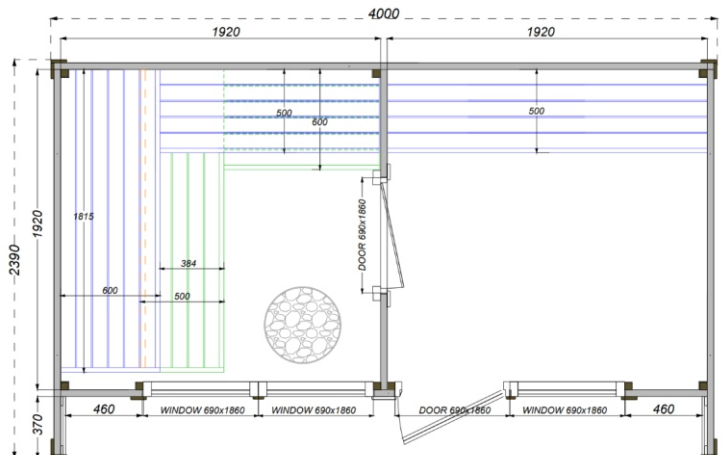

DIMENSIONS 1870x2040mm
SAUNA ROOM 1500x1920mm

ROOMS

1

MAX. PEOPLE

3

PATIO **XXS**

DIMENSIONS

2340x2190mm

SAUNA ROOM 2085x1920mm

ANTEROOM 1085x1920mm

ROOMS

2

MAX. PEOPLE

5

PATIO M

- 
 40 mm
- 
 7,9 m²
- 
 2,45 m
- 
 2°
- 
 24 mm
- 
 24 mm
- 
 TEMPERED GLASS
 Single
- 
 11,5 m³
- 
 PIR INSULATION
 +

DIMENSIONS 2390x4000mm

SAUNA ROOM 1920x1920mm

ANTEROOM 1920x1920mm

ROOMS

2

MAX. PEOPLE

5

PATIO L

- 
40 mm
- 
9,3 m²
- 
2,4 m
- 
2,7°
- 
24 mm
- 
24 mm
- 
TEMPERED
GLASS
Single
- 
7,24 m³
- 
PIR INSULATION
+

DIMENSIONS 6055x2390mm

SAUNA ROOM 1920x1920mm

ANTEROOM 1470x1920mm

OPEN AREA 2430x2330mm

ROOMS

2