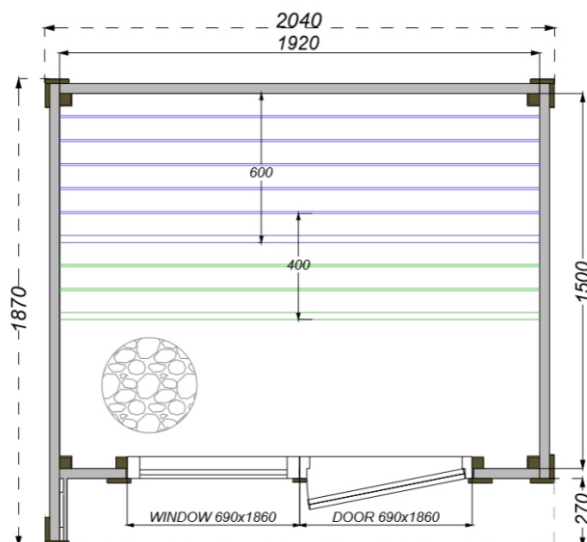

DIMENSIONS 1870x2040mm
SAUNA ROOM 1500x1920mm

ROOMS

1

MAX. PEOPLE

3

PATIO **XXS**

DIMENSIONS

2340x2190mm

SAUNA ROOM

2220x1820mm

ROOMS

1

MAX. PEOPLE

4

PATIO XS

- 
40 mm
- 
4,9 m²
- 
2,4 m
- 
3°
- 
24 mm
- 
24 mm
- 
TEMPERED GLASS
Single
- 
8 m³
- 
PIR INSULATION
+

DIMENSIONS 2390x2390mm
 SAUNA ROOM 2000x2000mm

ROOMS

1

MAX. PEOPLE

4

PATIO S

-  40 mm
-  4 m²
-  2,4 m
-  2°
-  24 mm
-  24 mm
-  **TEMPERED GLASS**
Single
-  8 m³
-  **PIR INSULATION**
+

DIMENSIONS	4620x2390mm
SAUNA ROOM	2000x2000mm
OPEN AREA	2430x2330mm

DIMENSIONS 2390x4000mm

SAUNA ROOM 1920x1920mm

ANTEROOM 1920x1920mm

ROOMS

2

MAX. PEOPLE

5

PATIO L