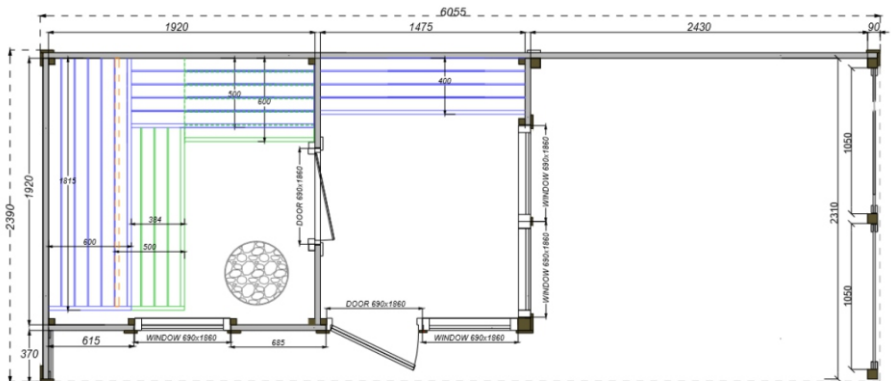

DIMENSIONS 6055x2390mm

SAUNA ROOM 1920x1920mm

ANTEROOM 1470x1920mm

OPEN AREA 2430x2330mm

ROOMS

2

MAX. PEOPLE

5

PATIO L Plus

40 mm	12 m²	2,45 m	2°	24 mm	24 mm	Tempered Glass	7,8 m³	PIR INSULATION
						Single		+