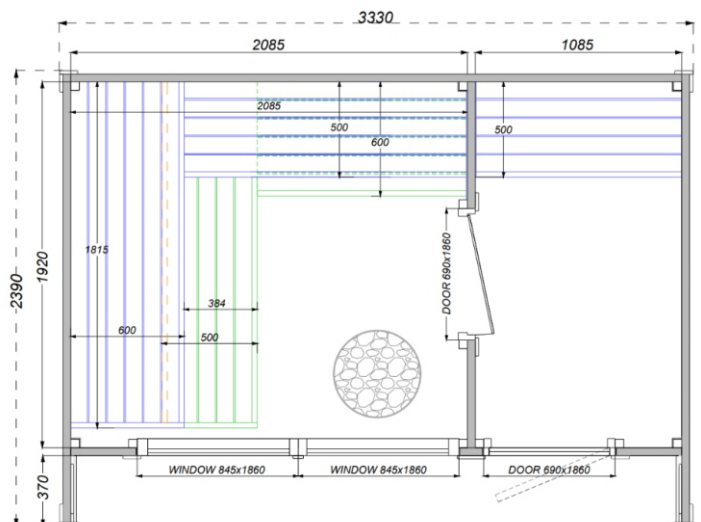

ROOMS	1	MAX. PEOPLE	4
-------	----------	-------------	----------

PATIO S Plus

-  40 mm
-  9,2 m²
-  2,54 m
-  2°
-  24 mm
-  24 mm
-  TEMPERED GLASS
Single
-  8,3 m³
-  PIR INSULATION
+

DIMENSIONS 2390x3330mm

SAUNA ROOM 2085x1920mm

ANTEROOM 1085x1920mm

ROOMS

2

MAX. PEOPLE

5

PATIO M

- 
 40 mm
- 
 7,9 m²
- 
 2,45 m
- 
 2°
- 
 24 mm
- 
 24 mm
- 
 TEMPERED GLASS
 Single
- 
 11,5 m³
- 
 PIR INSULATION
 +

DIMENSIONS 2390x4000mm

SAUNA ROOM 1920x1920mm

ANTEROOM 1920x1920mm

ROOMS

2

MAX. PEOPLE

5

PATIO L

- 
40 mm
- 
9,3 m²
- 
2,4 m
- 
2,7°
- 
24 mm
- 
24 mm
- 
TEMPERED
GLASS
Single
- 
7,24 m³
- 
PIR INSULATION
+

DIMENSIONS 6055x2390mm

SAUNA ROOM 1920x1920mm

ANTEROOM 1470x1920mm

OPEN AREA 2430x2330mm

ROOMS

2