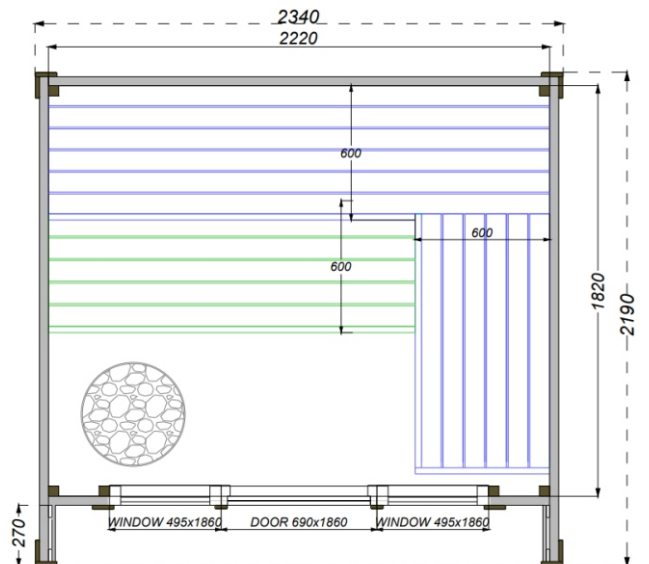

DIMENSIONS 1870x2040mm
SAUNA ROOM 1500x1920mm

ROOMS

1

MAX. PEOPLE

3

PATIO **XXS**

DIMENSIONS

2340x2190mm

SAUNA ROOM

2220x1820mm

ROOMS

1

MAX. PEOPLE

4

PATIO XS

- 
40 mm
- 
4,9 m²
- 
2,4 m
- 
3°
- 
24 mm
- 
24 mm
- 
TEMPERED GLASS
Single
- 
8 m³
- 
PIR INSULATION
+

DIMENSIONS 2390x2390mm
 SAUNA ROOM 2000x2000mm

ROOMS

1

MAX. PEOPLE

4

PATIO S

-  40 mm
-  4 m²
-  2,4 m
-  2°
-  24 mm
-  24 mm
-  **TEMPERED GLASS**
Single
-  8 m³
-  **PIR INSULATION**
+

DIMENSIONS	4620x2390mm
SAUNA ROOM	2000x2000mm
OPEN AREA	2430x2330mm

ROOMS	1	MAX. PEOPLE	4
-------	----------	-------------	----------

PATIO S Plus

-  40 mm
-  9,2 m²
-  2,54 m
-  2°
-  24 mm
-  24 mm
-  TEMPERED GLASS
Single
-  8,3 m³
-  PIR INSULATION
+

DIMENSIONS 2390x3330mm